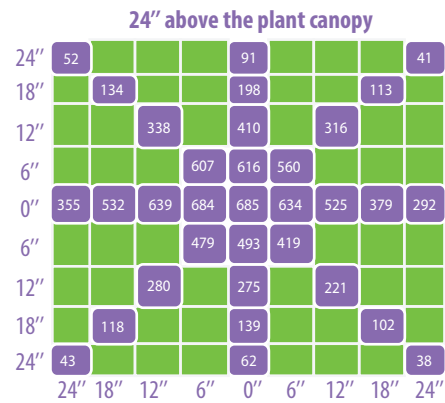

ACTIVE GROW SG300 LED Grow Light

4' x 4' Growing Area Analysis

ISOMETRIC VIEW

TOP DOWN VIEW

GROW LIGHT FOOTPRINT*

SUGGESTED HANGING HEIGHTS

PPFD CHARTS OVER 4' x 4' AREA

*Largest recommended footprint calculations are based off average PPFD over entire area using one SG300 grow light fixture. Calculations do not include reflective surroundings or adjacent lights.