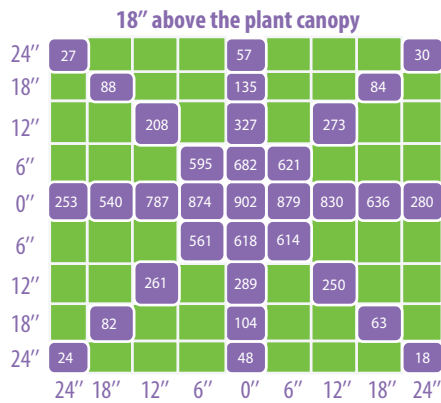

ACTIVE GROW SG300 LED Grow Light

4' x 4' Growing Area Analysis

ISOMETRIC VIEW

TOP DOWN VIEW

GROW LIGHT FOOTPRINT*

SUGGESTED HANGING HEIGHTS

PPFD CHARTS OVER 4' x 4' AREA

*Largest recommended footprint calculations are based off average PPFD over entire area using one SG300 grow light fixture. Calculations do not include reflective surroundings or adjacent lights.