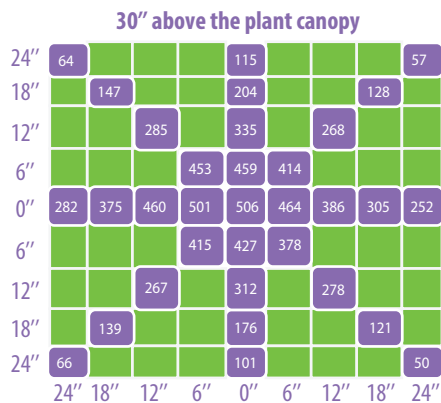

ACTIVE GROW SG300 LED Grow Light

4' x 4' Growing Area Analysis

ISOMETRIC VIEW

TOP DOWN VIEW

GROW LIGHT FOOTPRINT*

SUGGESTED HANGING HEIGHTS

PPFD CHARTS OVER 4' x 4' AREA

*Largest recommended footprint calculations are based off average PPFD over entire area using one SG300 grow light fixture. Calculations do not include reflective surroundings or adjacent lights.