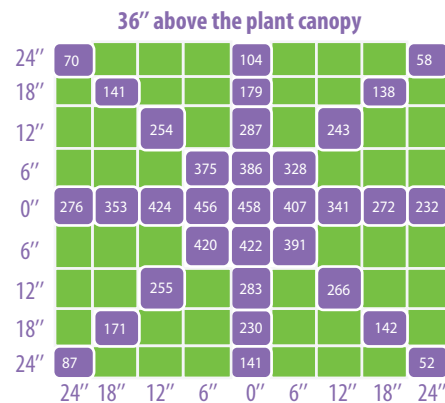

ACTIVE GROW SG300 LED Grow Light

4' x 4' Growing Area Analysis

ISOMETRIC VIEW

TOP DOWN VIEW

GROW LIGHT FOOTPRINT*

SUGGESTED HANGING HEIGHTS

PPFD CHARTS OVER 4' x 4' AREA

*Largest recommended footprint calculations are based off average PPFD over entire area using one SG300 grow light fixture. Calculations do not include reflective surroundings or adjacent lights.