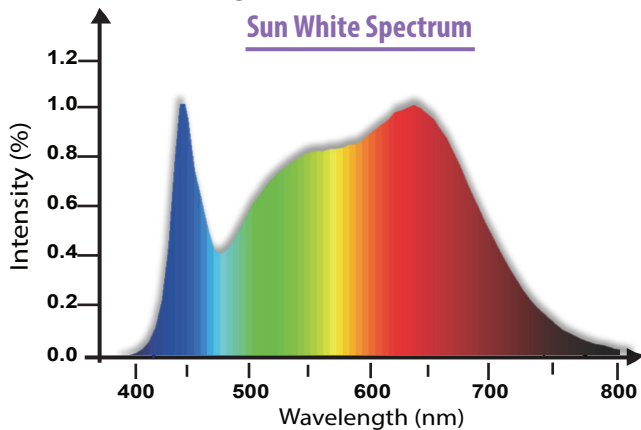

Energy Saving

Uses up to 50% less energy than T5 HO 4FT fluorescent lights and operates directly with the existing fixture's ballast.

Sun White or Red Bloom Spectrum

Choose between the Sun White spectrum with a high CRI that mimics natural sunlight light conditions and the Red Bloom spectrum which is focused specifically on 445 nm blue and 660 nm red wavelengths.

Efficient PPF and Uniform PPF Output

Features exceptional photon electrical efficiency up to 2.2 $\mu\text{moles per joule}$ at 18" above the canopy. 4-band T5 fixtures result in 100-150 average PPF and 8-band T5 fixtures result in 200-250 average PPF over the canopy.

Extra Long Lifetime

Features an exceptional 50,000 hour lifetime.

SPECIFICATIONS*	T5 4FT HO LED GROW LIGHT (WS)	T5 4FT HO LED GROW LIGHT (RS)
Model number	AG/24T5HO/4FT/WS	AG/24T5HO/4FT/RS
Power	24 watts	24 watts
Power input	120-277V 50-60Hz	120-277V 50-60Hz
PPF output ($\mu\text{moles/s}$ **)	60 $\mu\text{mol/s}$	55 $\mu\text{mol/s}$
Photon electrical efficacy ($\mu\text{moles/J}$ **)	2.2 $\mu\text{moles/J}$	2.0 $\mu\text{moles/J}$
Rated power factor	>95%	>95%
Spectrum	Sun White	Red Bloom
Dimensions (l x w x h)	47" x 0.67" x 0.67" (1194 x 17 x 17mm)	47" x 0.67" x 0.67" (1194 x 17 x 17mm)
Weight	0.34lb. / 154g	0.34lb. / 154g
Dimmable	No	No
Lifetime	50,000 hours	50,000 hours
Warranty	1 year	1 year