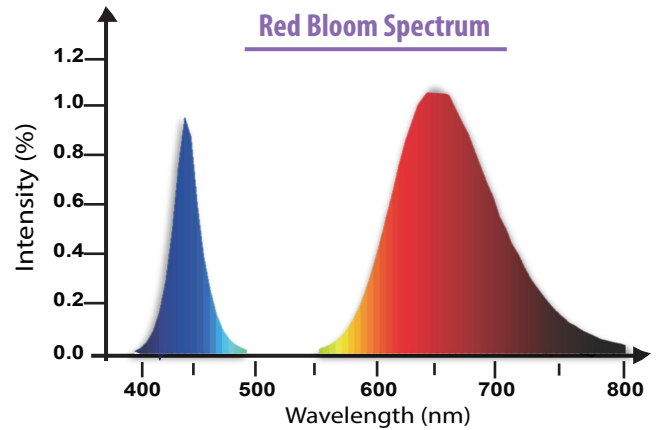

T5 24W HO 4FT LED GROW LIGHT

54W FLUORESCENT
REPLACEMENT

T5 24 WATT HO 4FT LED GROW LIGHT

The Active Grow T5 high-output grow light is a plug & play LED tube featuring increased PPF output, lower power consumption and spectrums formulated specifically for plant growth. The T5 grow light works with a wide range of ballasts so installation is easy as no wiring is required. The T5 grow light is suitable for use in commercial or vertical farm and home applications for vegging, propagation, cloning or germination. Active Grow T5 fixtures available by request.

Energy Saving

Uses up to 50% less energy than T5 HO 4FT fluorescent lights and operates directly with the existing fixture's ballast.

Sun White or Red Bloom Spectrum

Choose between the Sun White spectrum with a high CRI that mimics natural sunlight light conditions and the Red Bloom spectrum which is focused specifically on 445 nm blue and 660 nm red wavelengths.

Efficient PPF and Uniform PPF Output

Features exceptional photon electrical efficiency up to 2.2 $\mu\text{moles per joule}$ at 18" above the canopy. 4-band T5 fixtures result in 100-150 average PPF and 8-band T5 fixtures result in 200-250 average PPF over the canopy.

Extra Long Lifetime

Features an exceptional 50,000 hour lifetime.

SPECIFICATIONS*	T5 4FT HO LED GROW LIGHT (WS)	T5 4FT HO LED GROW LIGHT (RS)
Model number	AG/24T5HO/4FT/WS	AG/24T5HO/4FT/RS
Power	24 watts	24 watts
Power input	120-277V 50-60Hz	120-277V 50-60Hz
PPF output ($\mu\text{moles/s}$ **)	60 $\mu\text{mol/s}$	55 $\mu\text{mol/s}$
Photon electrical efficacy ($\mu\text{moles/J}$ **)	2.2 $\mu\text{moles/J}$	2.0 $\mu\text{moles/J}$
Rated power factor	>95%	>95%
Spectrum	Sun White	Red Bloom
Dimensions (l x w x h)	47" x 0.67" x 0.67" (1194 x 17 x 17mm)	47" x 0.67" x 0.67" (1194 x 17 x 17mm)
Weight	0.34lb. / 154g	0.34lb. / 154g
Dimmable	No	No
Lifetime	50,000 hours	50,000 hours
Warranty	1 year	1 year