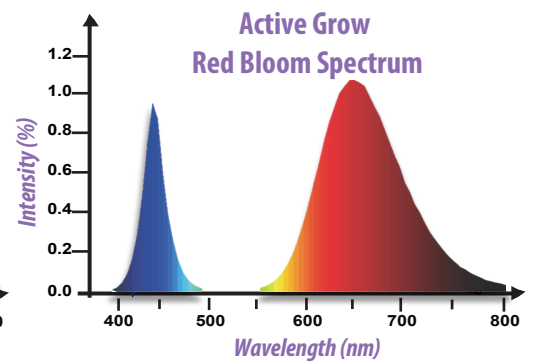

T8 22W 4FT LED HORTICULTURAL LAMP

32W FLUORESCENT REPLACEMENT

T8 22 WATT 4FT LED HORTICULTURAL LAMP

The Active Grow T8 LED Horticultural Lamp is an LED tube that replaces 32W fluorescent lamps and features increased PPF output, lower power consumption and 100% more effective spectrums for plant growth. The T8 LED Horticultural Lamp has a 190° beam angle for wide light distribution and runs cool, so it can be placed closer to plants and save space. The T8 LED Horticultural Lamp is suitable for use in commercial or home grow vertical farm racking systems for propagation, germination and tissue culture. Active Grow T8 Horticultural Fixtures (pre-wired & 120V) available by request.

Energy Saving

Uses 40% less energy than T8 4FT fluorescent lamps and bypasses the ballast to save even more energy.

Extra Long Lifetime

Features an extra-long 30,000 hour lifetime.

Sun White or Red Bloom Spectrum

Choose between the Sun White spectrum with a high CRI that mimics natural sunlight light conditions and the Red Bloom spectrum which is focused specifically on 445 nm blue and 660 nm red wavelengths.

Bypass Installation

The T8 LED Horticultural Lamp works with the existing fluorescent fixtures but requires the user to bypass the ballast by re-wiring to single-ended power.*

Spectral Analysis

SPECIFICATIONS**	T8 4FT LED HORTICULTURAL LAMP (WS)	T8 4FT LED HORTICULTURAL LAMP (RS)
Model number	AG/22T8/4FT/WS/BB	AG/22T8/4FT/RS/BB
Power	22 watts	22 watts
Power input	120-277V 50-60Hz	120-277V 50-60Hz
PPF output (µmol/s)	45 µmol/s	42 µmol/s
Photon electrical efficacy (µmol/J)	2.0 µmol/J	1.9 µmol/J
Rated power factor	>95%	>95%
Spectrum	Sun White	Red Bloom
Dimensions (l x w x h)	47" x 1.02" x 1.02' (1194 x 26 x 26mm)	47" x 1.02" x 1.02' (1194 x 26 x 26mm)
Weight	0.40lb. / 181g	0.40lb. / 181g
Dimmable	No	No
Lifetime	30,000 hours	30,000 hours
Warranty	1 year	1 year