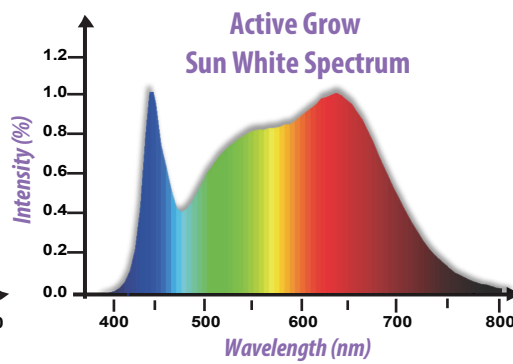

Spectral Analysis

SPECIFICATIONS**	T8 4FT LED HORTICULTURAL LAMP (WS)	T8 4FT LED HORTICULTURAL LAMP (RS)
Model number	AG/22T8/4FT/WS/BB	AG/22T8/4FT/RS/BB
Power	22 watts	22 watts
Power input	120-277V 50-60Hz	120-277V 50-60Hz
PPF output (µmol/s)	45 µmol/s	42 µmol/s
Photon electrical efficacy (µmol/J)	2.0 µmol/J	1.9 µmol/J
Rated power factor	>95%	>95%
Spectrum	Sun White	Red Bloom
Dimensions (l x w x h)	47" x 1.02" x 1.02' (1194 x 26 x 26mm)	47" x 1.02" x 1.02' (1194 x 26 x 26mm)
Weight	0.40lb. / 181g	0.40lb. / 181g
Dimmable	No	No
Lifetime	30,000 hours	30,000 hours
Warranty	1 year	1 year

* T8 fixtures requires non-shunted lamp holders (tombstones).

** Specification data is preliminary and subject to change.